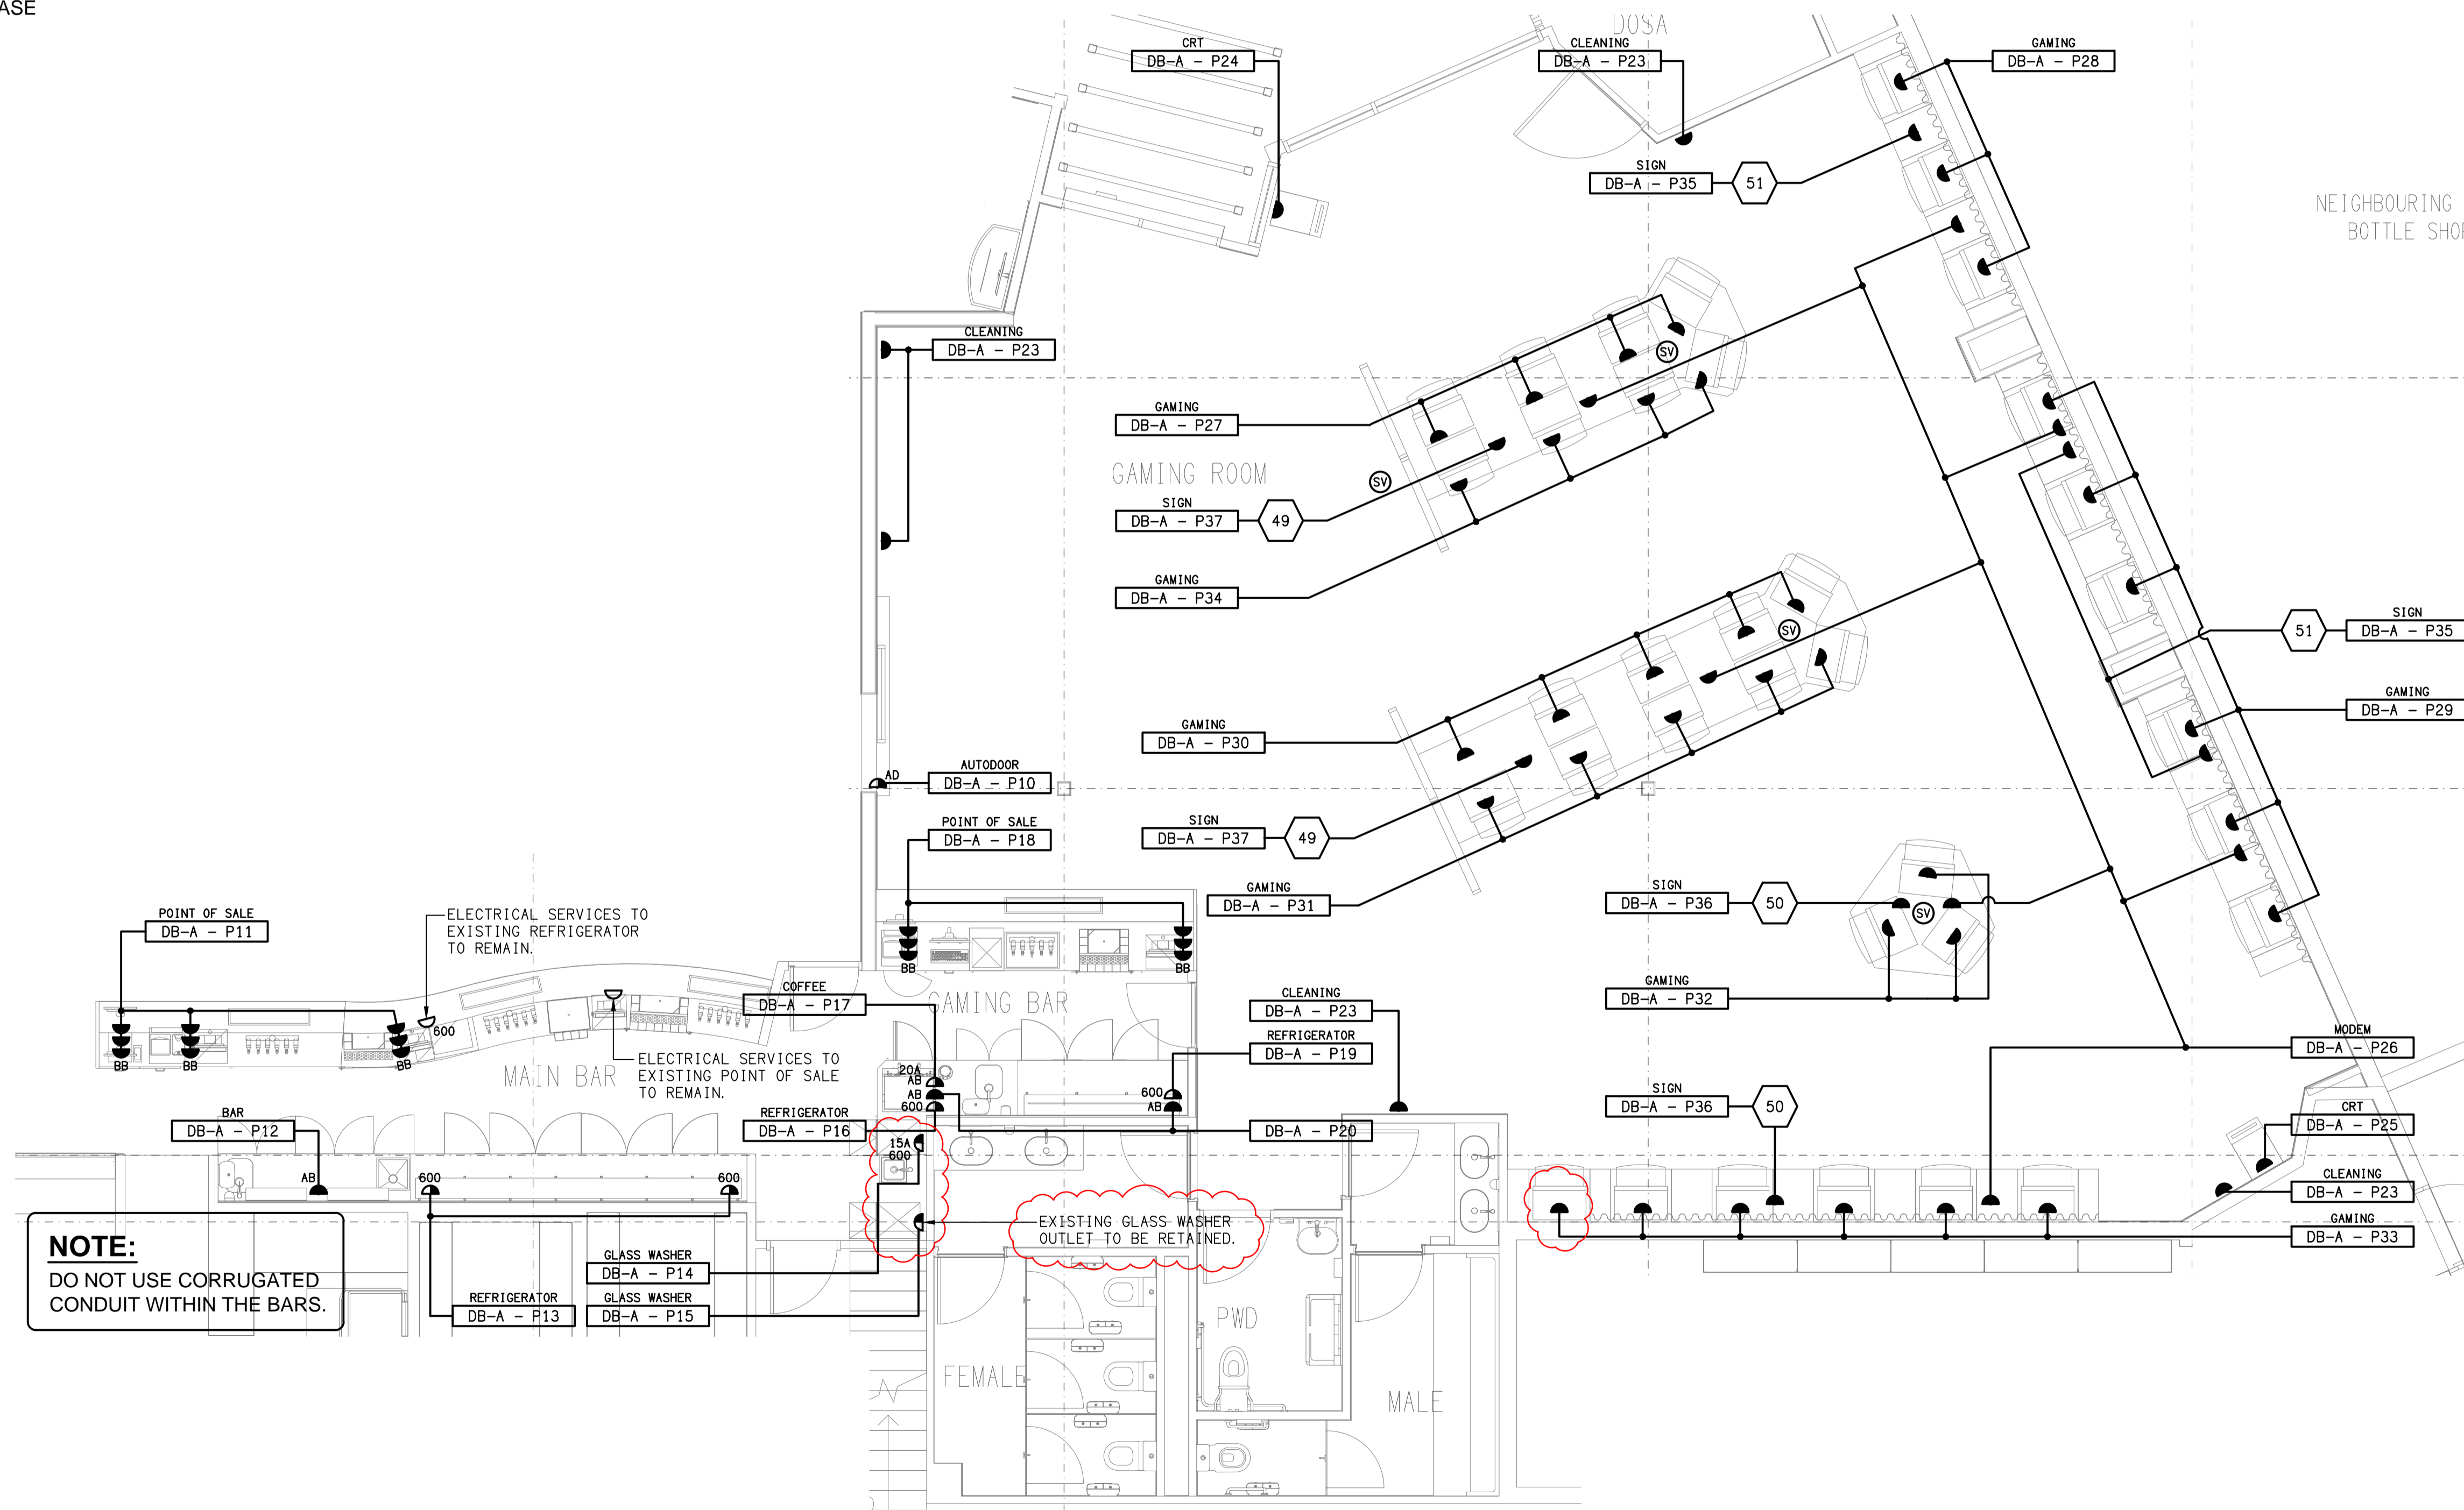

DETAIL
GAMING MACHINE BASE
NOT TO SCALE

ELECTRICAL DESIGN GROUP BRISBANE
PTY LTD
ACN 092 710 793
TRADING AS:
ELECTRICAL DESIGN GROUP

THE COPYRIGHT OF THIS DRAWING
REMAINS THE PROPERTY OF THE
ELECTRICAL DESIGN GROUP.
USE FIGURED DIMENSIONS
IN PREFERENCE TO SCALE.
ALL DIMENSIONS TO BE
VERIFIED ONSITE.

ELECTRICAL DESIGN GROUP
ELECTRICAL BUILDING SERVICES CONSULTANTS
BRISBANE GOLD COAST

PROJECT:
PUB MOOLOOLABA

23 VENNING STREET, MOOLOOLABA

E	CONSTRUCTION	09/12/2024
REV.	DESCRIPTION:	DATE:

DRAWING:
**ELECTRICAL SERVICES
GAMING ROOM & BAR FLOOR PLAN**

SCALE:
1:50

AT A1

PROJECT NO:
C3257a

DRAWING NO:
E04

REVISION:
E